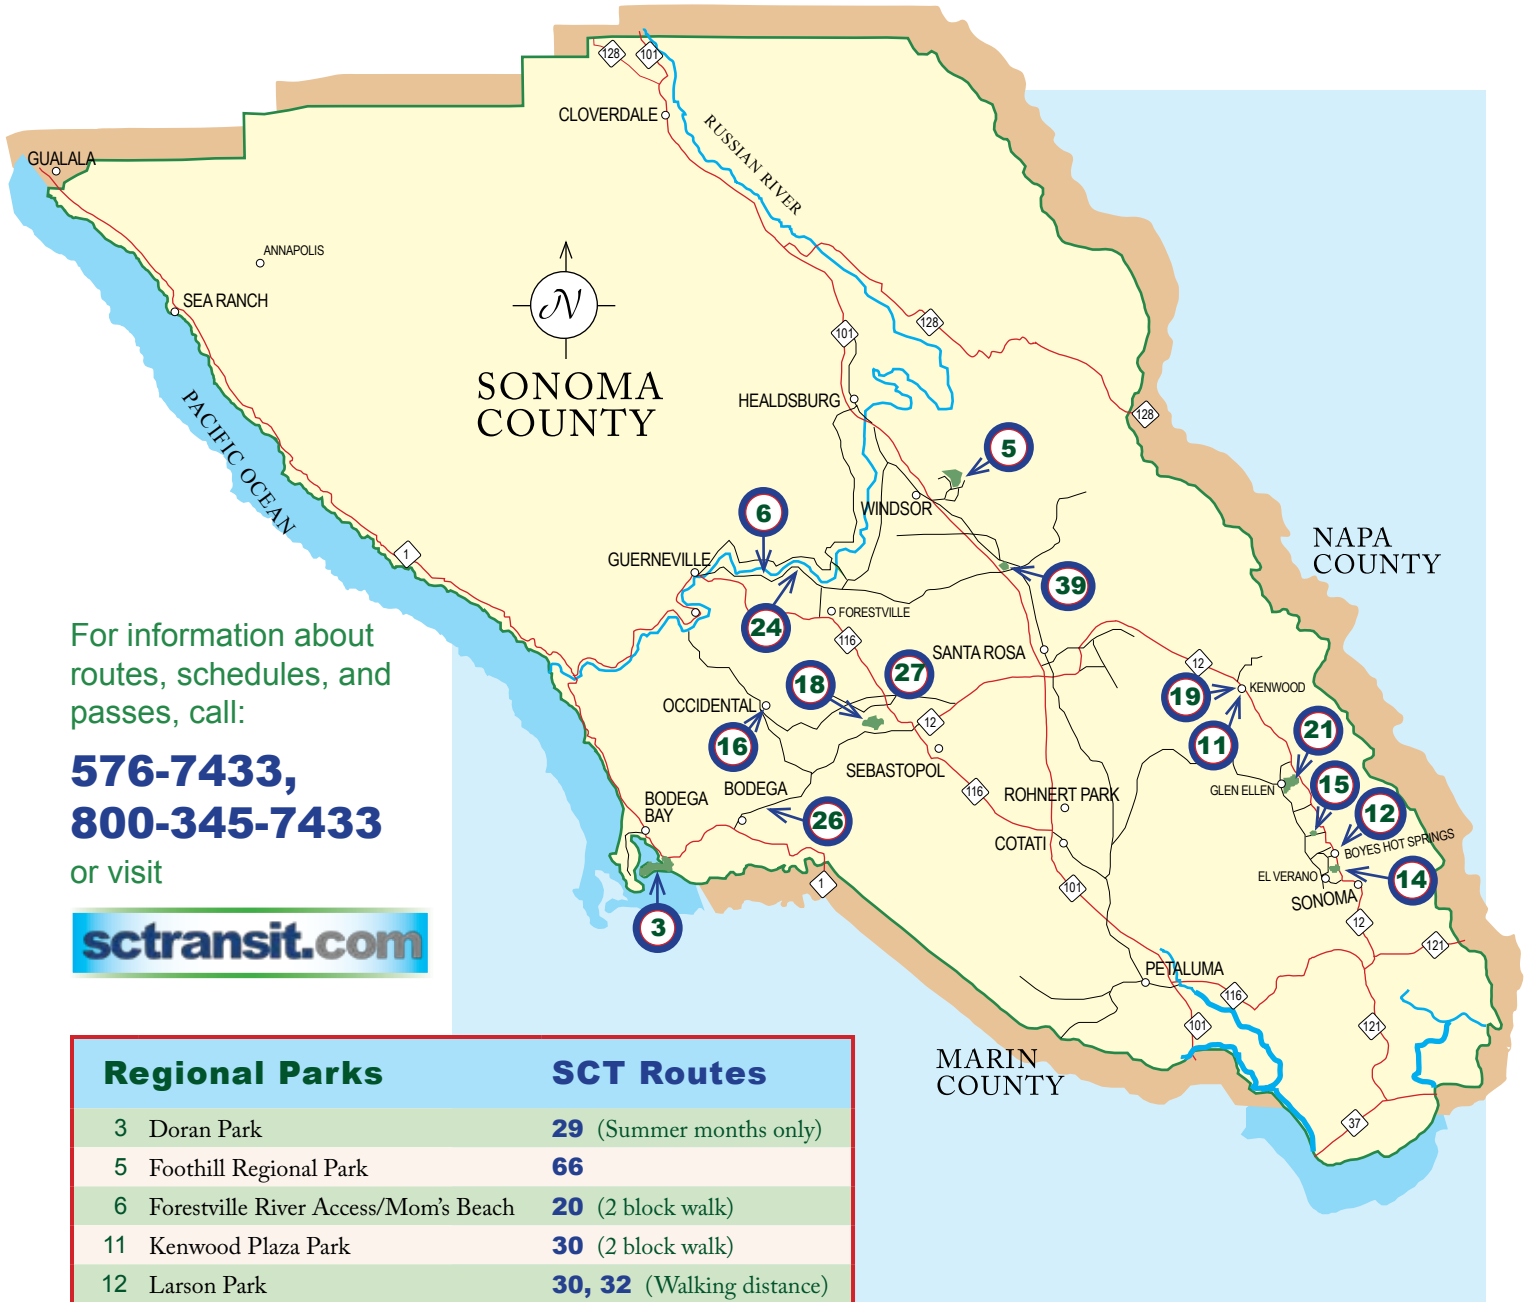

Take Transit to a Park!

Safe, clean, and convenient, Sonoma County Transit serves the beautiful Regional Parks listed here.

For information about routes, schedules, and passes, call:

576-7433,
800-345-7433

or visit

sctransit.com

Regional Parks	SCT Routes
3 Doran Park	29 (Summer months only)
5 Foothill Regional Park	66
6 Forestville River Access/Mom's Beach	20 (2 block walk)
11 Kenwood Plaza Park	30 (2 block walk)
12 Larson Park	30, 32 (Walking distance)
14 Maxwell Farms Regional Park	30, 32, 34
15 Moran Goodman Park	30 (1 block walk)
16 Occidental Community Center	20
18 Ragle Ranch Regional Park	24
19 Shaw Park	30 (1 block walk)
21 Sonoma Valley Regional Park	30
24 Steelhead Beach	20
26 Watson School/Wayside Park	29 (Summer months only)
27 West County/Joe Rodota Trail	20, 24, 26, 22
39 Tom Schopflin Fields	60, 62, 20 Express

SonomaCountyTransit